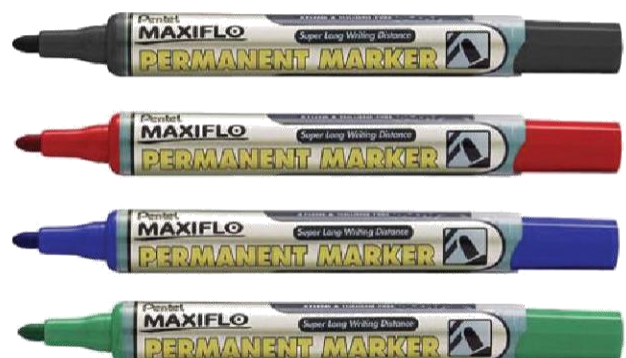

Pentel Permanent Marker

Maxiflo NLF50, 4.5mm

Liquid Ink

Fine bullet point. Rear-push-type alcohol based liquid ink market. It is stickier than other markers to provide better adhesion to paper. It also features 1.5 times the writing distance of our conventional markers.

4 Color