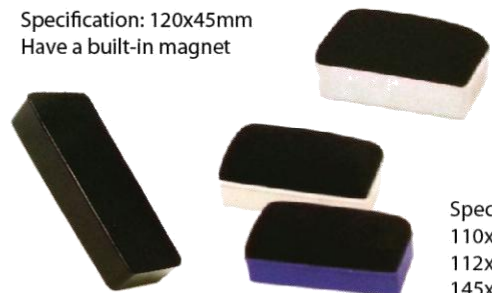

## Board Eraser

Specification: 120x45mm  
Have a built-in magnet

Specification:  
110x50mm  
112x55mm  
145x60mm