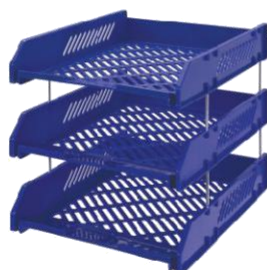

Hollow Document Tray

Type: 2-tier, 3-tier