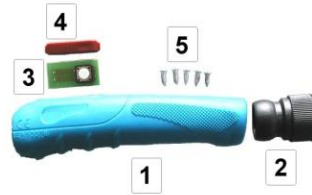

TORCH HEAD HANDLE

PART NO
 FH-17T
 WP-17 Torch Handle
 With switch etc

TORCH HEAD HANDLE

PART NO
 FH-26T
 WP-26 Torch Handle
 With switch etc

TORCH HEAD HANDLE

PART NO
 FH-17-T2-BL
 Front Handle WP-17 – Blue
 FH-17-T2-RD
 Front Handle WP-17 - Red

TORCH HEAD HANDLE

PART NO
 FH-26-T2-BL
 Front Handle WP-26 – Blue
 FH-26-T2-RD
 Front Handle WP-26 - Red

TORCH HEAD HANDLE

PART NO
 FH-17-T3
 Front Handle WP-17 –
 Blue/Yellow
 FH-17-T3-R
 Front Handle WP-17 –
 Black/Red

TORCH HEAD HANDLE

PART NO
 FH-26-T3
 Front Handle WP-26 –
 Blue/Yellow
 FH-26-T3-R
 Front Handle WP-26 –
 Black/Red

Parts & Torches offered by Truweld Welding Industries are not genuine parts & are only compatible parts.
 Reference to Brand, Torch & Part No is only for convenience.