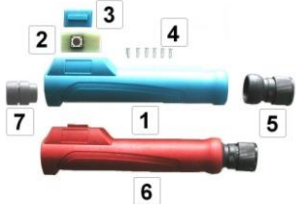

TORCH HEAD HANDLE

PART NO
 FH-17T
 WP-17 Torch Handle
 With switch etc

TORCH HEAD HANDLE

PART NO
 FH-26T
 WP-26 Torch Handle
 With switch etc

TORCH HEAD HANDLE

PART NO
 FH-17-T2-BL
 Front Handle WP-17 – Blue
 FH-17-T2-RD
 Front Handle WP-17 - Red

TORCH HEAD HANDLE

PART NO
 FH-26-T2-BL
 Front Handle WP-26 – Blue
 FH-26-T2-RD
 Front Handle WP-26 - Red

TORCH HEAD HANDLE

PART NO
 FH-17-T3
 Front Handle WP-17 –
 Blue/Yellow
 FH-17-T3-R
 Front Handle WP-17 –
 Black/Red

TORCH HEAD HANDLE

PART NO
 FH-26-T3
 Front Handle WP-26 –
 Blue/Yellow
 FH-26-T3-R
 Front Handle WP-26 –
 Black/Red

Parts & Torches offered by Truweld Welding Industries are not genuine parts & are only compatible parts.
 Reference to Brand, Torch & Part No is only for convenience.