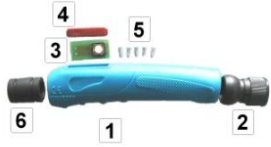

TORCH HEAD HANDLE

PART NO
 FH-17T
 WP-17 Torch Handle
 With switch etc

TORCH HEAD HANDLE

PART NO
 FH-26T
 WP-26 Torch Handle
 With switch etc

TORCH HEAD HANDLE

PART NO
 FH-17-T2-BL
 Front Handle WP-17 – Blue
 FH-17-T2-RD
 Front Handle WP-17 - Red

TORCH HEAD HANDLE

PART NO
 FH-26-T2-BL
 Front Handle WP-26 – Blue
 FH-26-T2-RD
 Front Handle WP-26 - Red

TORCH HEAD HANDLE

PART NO
 FH-17-T3
 Front Handle WP-17 –
 Blue/Yellow
 FH-17-T3-R
 Front Handle WP-17 –
 Black/Red

TORCH HEAD HANDLE

PART NO
 FH-26-T3
 Front Handle WP-26 –
 Blue/Yellow
 FH-26-T3-R
 Front Handle WP-26 –
 Black/Red

Parts & Torches offered by Truweld Welding Industries are not genuine parts & are only compatible parts.
 Reference to Brand, Torch & Part No is only for convenience.