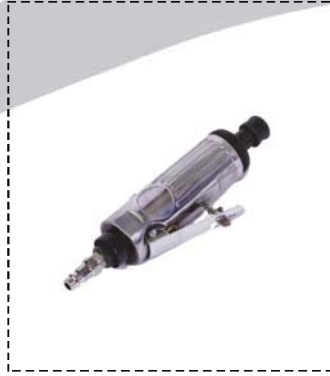

1.5m Chrome Hose For Shower Set
 IMPA 531823

Bidet Spray Set

Flexible Hose Single/ Double Nut Type
 40, 50, 60cm

Pneumatic Impact Wrench
Size: 1/2 & 3/4

Pneumatic Die Grinder
Size: 1/4

Pneumatic Air Drill
Size: 13mm