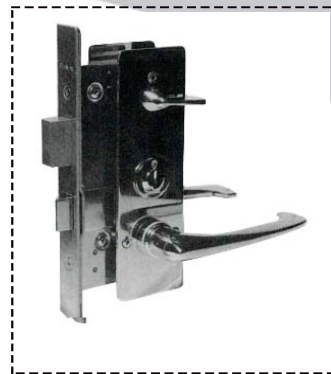

Changkul Handle .
0.9m And 1.2m

Oriental • Mortise Lock & Padlock's

OHS 2110
MORTISE LATCH W/LEVER HANDLE

OHS 2115
MORTISE LATCH WITH KNOB

OHS 2220
INDICATOR MORTISE LATCH WITH
LEVER HANDLE

OHS 2270
INDICATOR MORTISE LATCH WITH
LEVER HANDLE