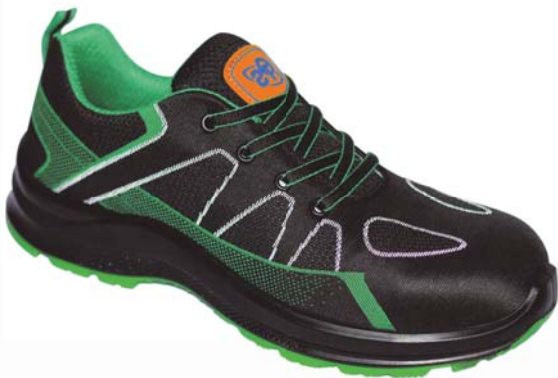

OW 238

OW 238B

OW 176

OW 178

Upper	Split Leather
Sole	PU
Toecap	Steel Toe
Midsole	Steel Midsole
Size Range	UK 3 to 13
Category	SS 513: 2005
Lining	Cambrella
Insole	EVA

OTS Safety Shoes New Model

New Model

OTS 661