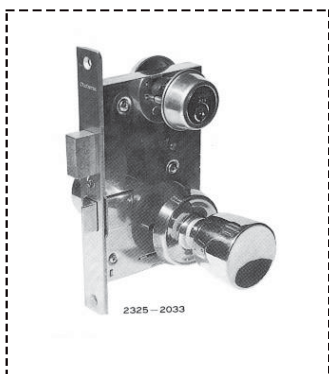

OHS 2320
CYLINDER MORTISE LOCK WITH LEVER HANDLE

OHS 2325
MORTISE LATCH WITH KNOB