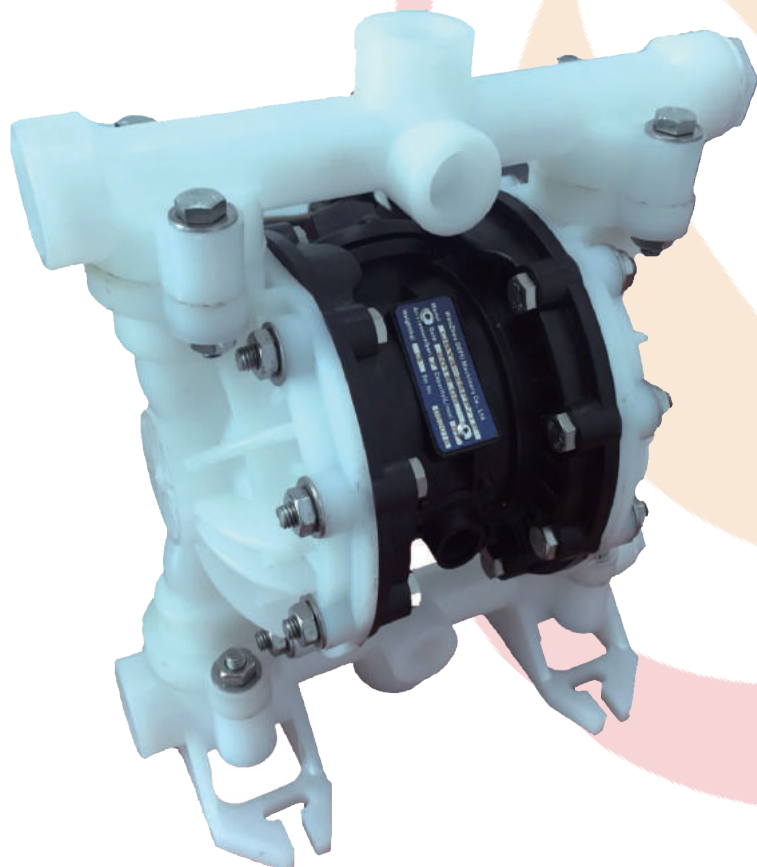

Diaphragm Pump PP

IMPA	SIZE
591611	1/2 Inch
591612	1 Inch
591613	1 1/2 Inch
591614	2 Inch