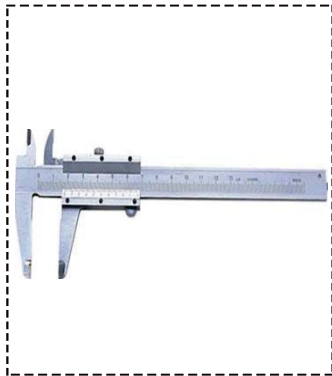

Caliper Vernier Manual
150, 200 & 300mm