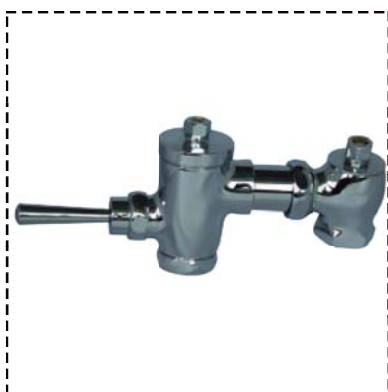

Toilet Seats
IMPA 530334/5

Waster Drain Plug Set
530342A / 530342B

Flush Valves With Handle
IMPA 530355

Flush Valves With Button
IMPA 530355A

S-Trap Set 32/38mm
IMPA 530366

Oriental • Water Line

Towel Bars/Towel Rall
 IMPA 530425/27,531926