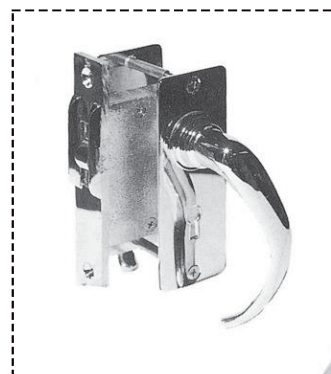

OHS 2910
LEVER TUMBLER MORTISE LOCK FOR
SLIDING DOOR