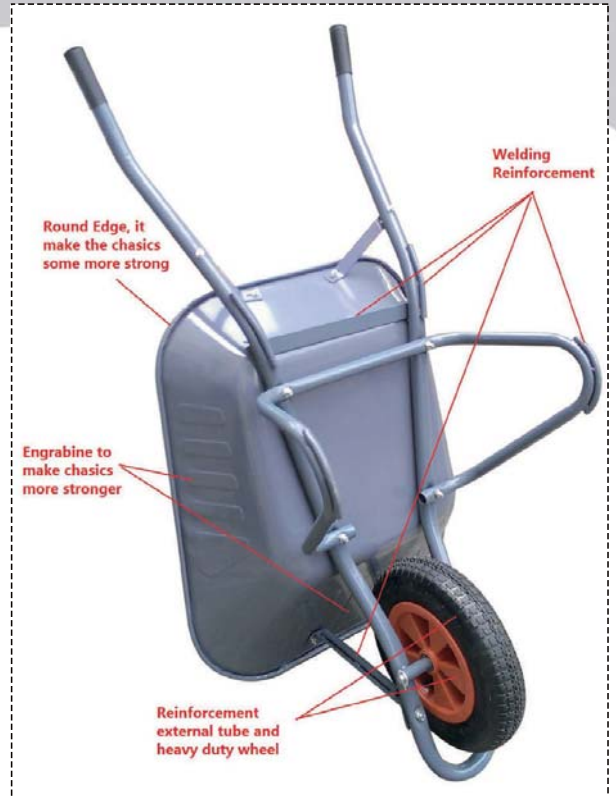

TRUCK HAND PALLET
HYDRAULIC 3TON