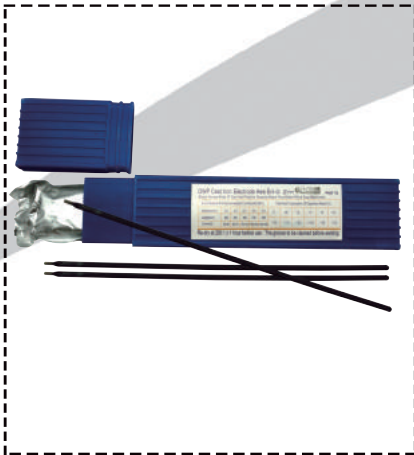

WELDING ELECTRODES
Cast Iron Electrode Aws Eni-ci
2.6x350mm **IMPA 850731A**
3.2x300mm **IMPA 850731**