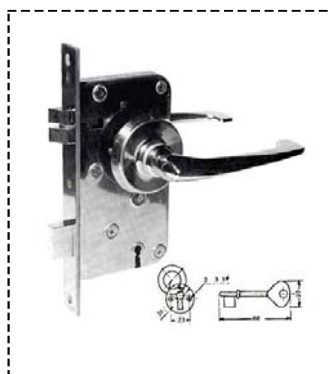

OHS 2410
LEVER TUMBLER MORTISE LOCK WITH
LEVER HANDLE