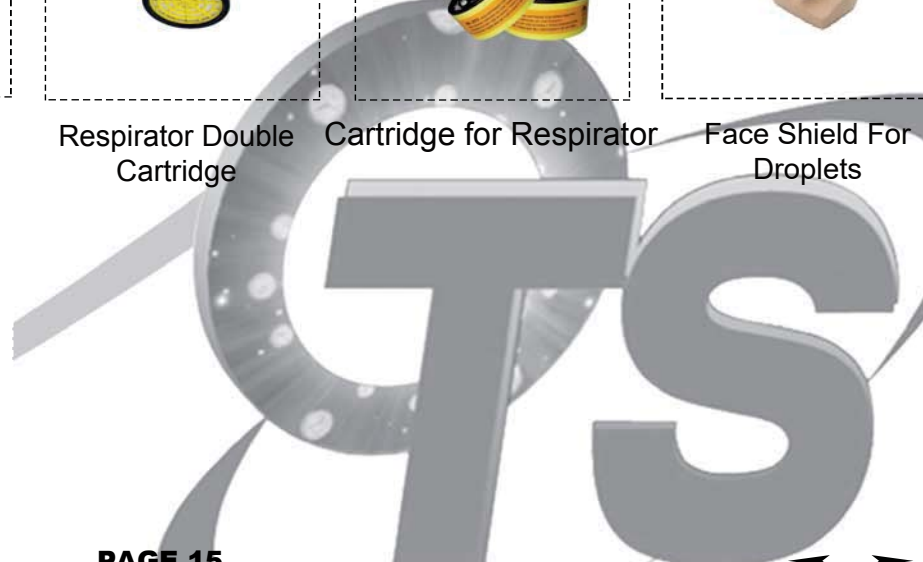

Respirator Double Cartridge

Cartridge for Respirator

Face Shield For Droplets

Disposable Hair Net

VEST WITH REAR LABEL

Vest with Lifting Supervisor

Vest with Fire watchman

Vest with Rigger/ Signalman