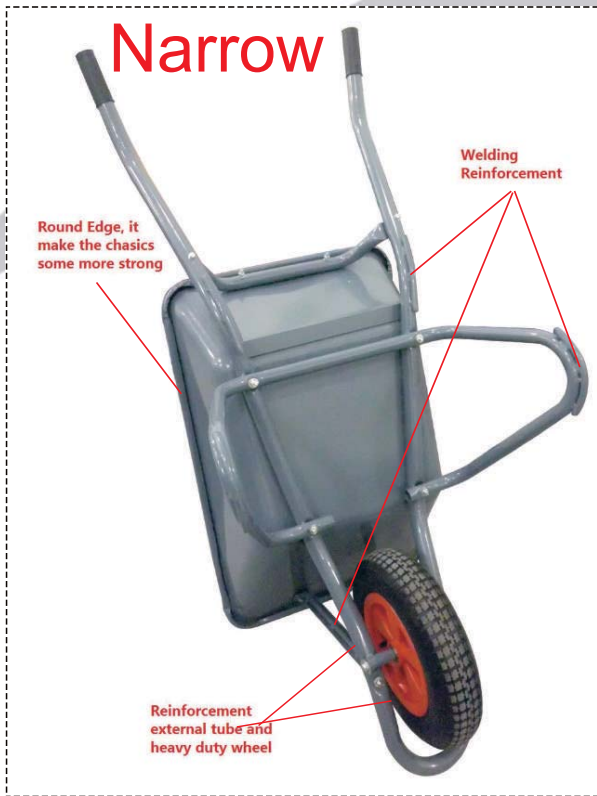

Tile Platform Trolley

WHEEL BARROW
NARROW

TRUCK HAND PALLET
HYDRAULIC 3TON

Air Wheel with PVC Body
3.25 , Heavy Duty

PU Solid Wheel , 3.25-8
Super Heavy Duty

Wheel Barrow Shaft and Bearing

External and Internal
Tube for Wheel Barrow