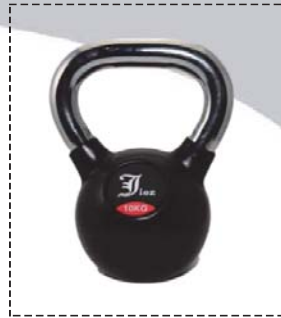

Hexagon Rubber Dumbell

Weight (kg)
1/2/3/4/5/6/7/8/9/10/12/12.5/14/15/
16/17.5/18/20/22/22.5/25/24/26/28/30

Chrome Dumbell Set
15kg/20kg/50kg

Adjustable Dumbell Set
25kg/35kg

Jiezi Kettlebell
Weight (kg): 2/4/6/8/
10/12/14/16/18/20/22/25/30