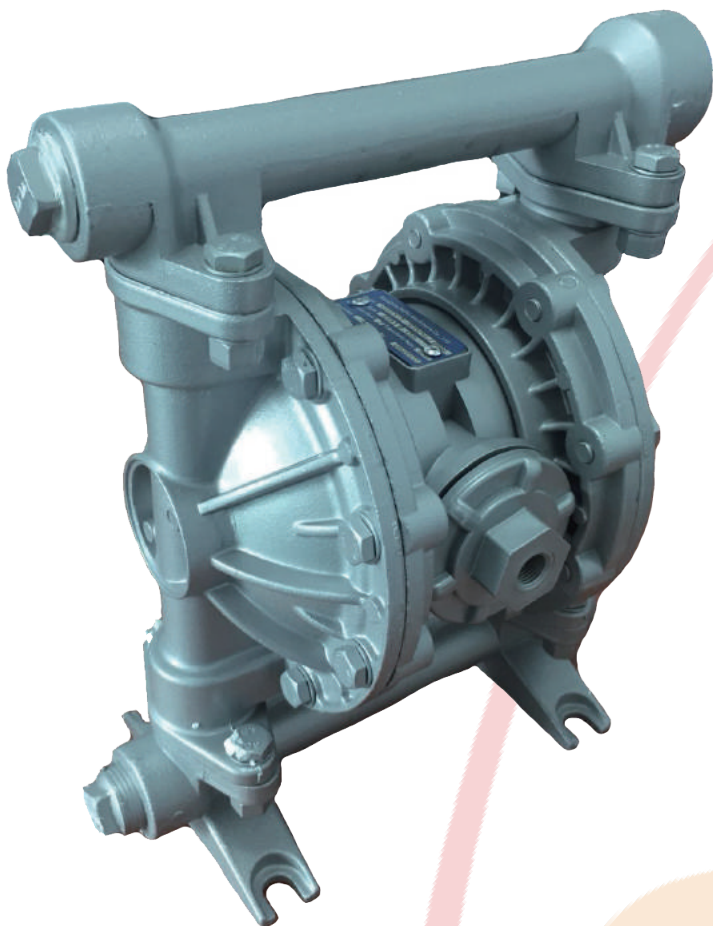

Oriental. Diaphragm Pump

Diaphragm Pump Aluminium

IMPA	SIZE
591601	1 Inch
591902	1 1/2 Inch
591603	2 Inch
591604	3" 80mm
591605	1/2 Inch