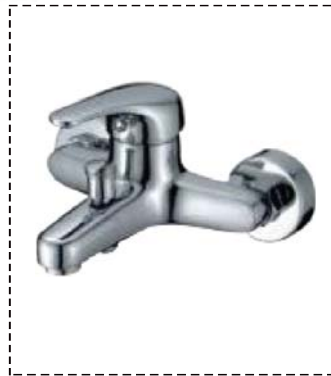

Sink Faucets Single Lever
IMPA531106
Bath/Shower faucets